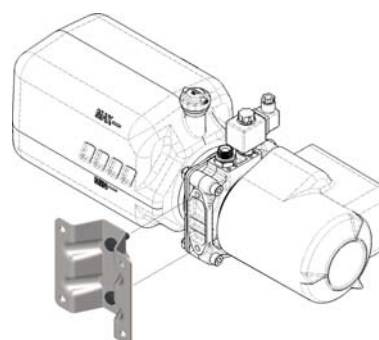

It is available with several configurations:

CODE	TANK	DISPLACEMENT	MOTOR
	lt	cm ³ /rev.	
147-816-05106	5	1	12 V 2000 W
147-816-05204		2	
147-816-05311		3,1	
147-816-05473		4,7	
147-816-09102	9	1	
147-816-09200		2	
147-816-09317		3,1	
147-816-09479		4,7	
147-821-05109	5	1	24 V 3000 W
147-821-05207		2	
147-821-05314		3,1	
147-821-05476		4,7	
147-821-09105	9	1	
147-821-09203		2	
147-821-09310		3,1	
147-821-09472		4,7	

OPTIONAL - 149-173-00150 fixing plate

The assembly can be carried out both in vertical and in horizontal and it is simplified by the fixing plate, which should be ordered as a separate item.

Mounting on horizontal plate