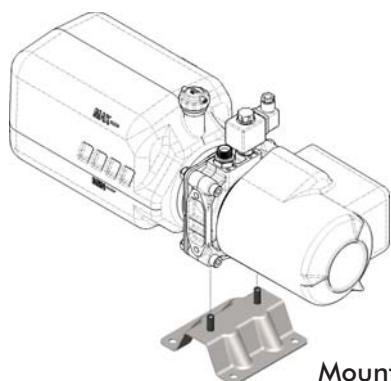

OPTIONAL - 149-173-00150 fixing plate

The assembly can be carried out both in vertical and in horizontal and it is simplified by the fixing plate, which should be ordered as a separate item.

Mounting on horizontal plate