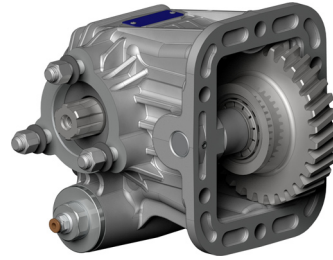

065-011-00135

066-111-00132

065-511-00130

066-311-00130

PTO for Nissan M5-40 gearbox

We have the pleasure to inform you that the new PTO for Nissan M5-40 gearbox is now available in the following versions: mechanical, pneumatic, magnetic and vacuum.

The order codes for the several versions are the following:

- Pto with mechanical control: **065-011-00135**
 - Pto with electromagnetic control: **065-511-00130**
 - Pto with pneumatic control: **066-111-00132**
 - Pto with vacuum control: **066-311-00130**
- } (link to webpage)

Version	Pto ratio@1000 eng.rpm	Max torque	Mounting side	Output	Rotation	Mounting kit
13	rpm 974	Nm 128	Left	Rear	Cw	154-3-3133

For any information you may need, please contact export department.