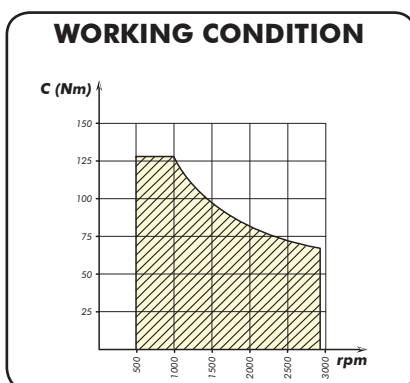

The order codes for the several versions are the following:

- Pto with mechanical control: **065-011-00135**
 - Pto with electromagnetic control: **065-511-00130**
 - Pto with pneumatic control: **066-111-00132**
 - Pto with vacuum control: **066-311-00130**
- } (link to webpage)

Version	Pto ratio@1000 eng.rpm	Max torque	Mounting side	Output	Rotation	Mounting kit
13	rpm 974	Nm 128	Left	Rear	Cw	154-3-3133

For any information you may need, please contact export department.