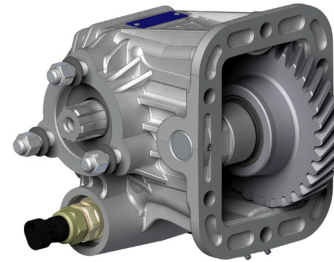

065-011-00135

066-111-00132

065-511-00130

066-311-00130

PTO for Nissan M5-40 gearbox

We have the pleasure to inform you that the new PTO for Nissan M5-40 gearbox is now available in the following versions: mechanical, pneumatic, magnetic and vacuum.

The order codes for the several versions are the following:

- Pto with mechanical control: **065-011-00135**
 - Pto with electromagnetic control: **065-511-00130**
 - Pto with pneumatic control: **066-111-00132**
 - Pto with vacuum control: **066-311-00130**
- } (link to webpage)

Version	Pto ratio@1000 eng.rpm	Max torque	Mounting side	Output	Rotation	Mounting kit
13	rpm 974	Nm 128	Left	Rear	Cw	154-3-3133

For any information you may need, please contact export department.