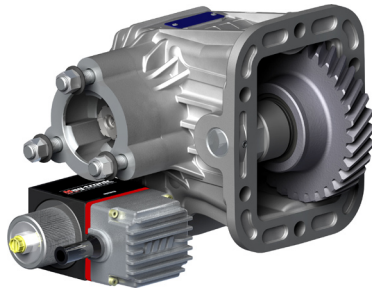

065-011-00135

066-111-00132

065-511-00130

066-311-00130

PTO for Nissan M5-40 gearbox

We have the pleasure to inform you that the new PTO for Nissan M5-40 gearbox is now available in the following versions: mechanical, pneumatic, magnetic and vacuum.

The order codes for the several versions are the following:

- Pto with mechanical control: **065-011-00135**
 - Pto with electromagnetic control: **065-511-00130**
 - Pto with pneumatic control: **066-111-00132**
 - Pto with vacuum control: **066-311-00130**
- } (link to webpage)

Version	Pto ratio@1000 eng.rpm	Max torque	Mounting side	Output	Rotation	Mounting kit
13	rpm 974	Nm 128	Left	Rear	Cw	154-3-3133

For any information you may need, please contact export department.