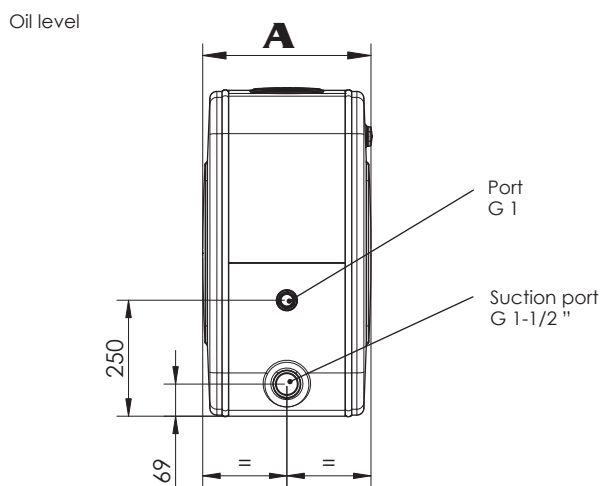

Tanks

We are pleased to inform you that from January 2020 our tanks range will be updated with JOLLY I and KOMBI I.

Multifittings oil tanks JOLLY I (700x700):

ALUMINIUM		
Filling capacity	Tank code	Weight
		Kg
150	H1ANBI03540	16,3
180	H1ANBI04040	17,2
200	H1ANBI04540	18
225	H1ANBI05040	18,9
250	H1ANBI05540	19,8

	Capacity until oil level indicator	A mm
150	135	350
180	155	400
200	175	450
225	195	500
250	215	550

Mounting kit ordering code :

135903BILX0
135903BILX3
135903BIRX0

Side kit for tank 180-200-225-250 lt
Side kit for tank 150 lt
Rear cab kit

- Top view: Dimensions 728 (height), 702 (width), 800 (width), 806 (height).
- Side view: Dimensions 702 (width), 800 (width).
- Front view: Dimensions 728 (height), 115 (height), 100 (height).
- Labels: G3/4, Oil level, Kit 1359038ILX0 weigh 25,5 Kg, G1, G1-1/2, FUEL, OIL.