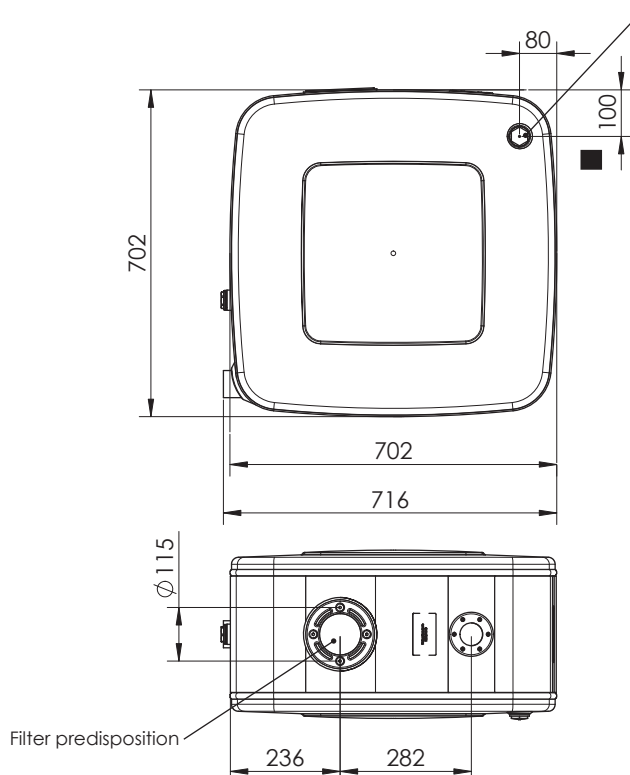

Tanks

We are pleased to inform you that from January 2020 our tanks range will be updated with JOLLY I and KOMBI I.

Multifittings oil tanks JOLLY I (700x700):

ALUMINIUM		
Filling capacity	Tank code	Weight
		Kg
150	H1ANBI03540	16,3
180	H1ANBI04040	17,2
200	H1ANBI04540	18
225	H1ANBI05040	18,9
250	H1ANBI05540	19,8

	Capacity until oil level indicator	A mm
150	135	350
180	155	400
200	175	450
225	195	500
250	215	550

Mounting kit ordering code :

135903BILX0
135903BILX3
135903BIRX0

Side kit for tank 180-200-225-250 lt
Side kit for tank 150 lt
Rear cab kit

340 to 560 lt tanks are supplied with fixation kit having 2 brackets included

680 and 900 lt tanks are supplied with fixation kit having 3 brackets included

Technical drawings showing dimensions and labels for the tank:

- Top view: Dimensions 728 (height), 702 (width), 800 (width), 806 (height).
- Side view: Dimensions 702 (width), 800 (width).
- Front view: Dimensions 728 (height), 115 (height), 100 (height).
- Labels: G3/4, Oil level, Kit 1359038ILX0 weigh 25,5 Kg, G1, G1-1/2, FUEL, OIL.