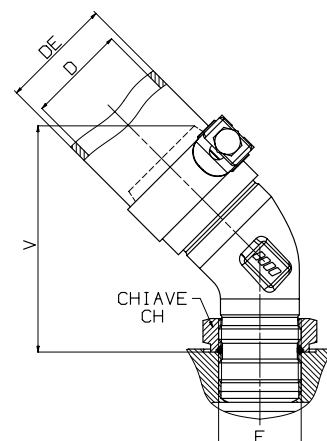

## ADJUSTABLE BRASS SUCTION FITTINGS

# 45° gold fittings

We would like to inform you that the production range of 45° "Gold" suction fitting is been enhanced as per the below versions :

- **155-090-00490:** 45° gold fitting 1"1/4 x pipe ø 38  
Inclusive of clamp suitable for pipe with external diameter of 48-51 (min/max)
- **155-090-00493:** 45° gold fitting 1"1/4 x pipe ø 40  
Inclusive of clamp suitable for pipe with external diameter of 48-51 (min/max)
- **155-090-00494:** 45° gold fitting 1"1/4 x pipe ø 40  
Inclusive of clamp suitable for pipe with external diameter of 52-55 (min/max)

F ISO 228/SAE	D (pipe internal diameter)		DE (pipe external diameter)		CH mm	V mm	CODE
	mm	inch	Min mm	Max mm			
G 1	38	1"1/2	48	51	41	111	155.090.00460
	40		48	51		112,5	155.090.00488
			52	55			155.090.00479
G 1 1/4	38	1"1/2	48	51	50	104	<b>155.090.00490</b>
	40		48	51			<b>155.090.00493</b>
			52	55			<b>155.090.00494</b>
	50	2"	60	63		114	155.090.00497
			64	67		155.090.00504	
	60		68	73		128	155.090.00522
63	2"1/2	74	79	130	155.090.00531		
G 1 1/2	50	2"	60	63	55	108	155.090.00540
			64	67			155.090.00559
	60		68	73		128	155.090.00611
	63	2"1/2	74	79		130	155.090.00620