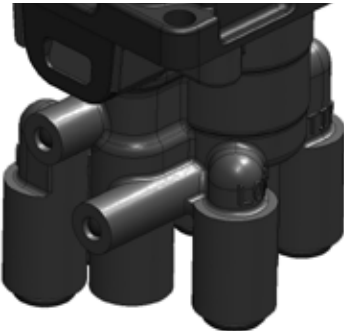

New pneumatic control

N-Force TOP CLASS PTO/VALVE CAB AIR CONTROL **evo**

Hereby we are glad to inform you that it is now available the new air control N-FORCE EVO to operate PTO and tipping valves, which will progressively replace the current N-FORCE model.

The main features are:

- engineering compound casing
- built-in air fittings (inch or metric versions available)

- Third wire available to manage AUX signal.

- Standard PTO lever switch

- New PTO lever with safety lock switch

NEW

1) Push button

2) Rotate lever

LOCK SWITCH: To control the PTO it is necessary to push the black switch and then lift the lever up. This lock prevents from accidental PTO engagement operations.

- Furthermore, in case of special requirements it is also available a push-in 90° elbow adaptor P/N 10001700099.

CODING SYSTEM

100001XYPPK

X = 3 N-FORCE EVO WITH FITTINGS FOR 6mm PIPE
X = 9 N-FORCE EVO WITH FITTINGS FOR 1/4" PIPE

Y = 1 STANDARD PTO LEVER
Y = 5 NEW PTO LEVER C/W LOCK SWITCH

PP = PROGRESSIVE NUMBER ACCORDING TO THE DIFFERENT FUNCTIONS