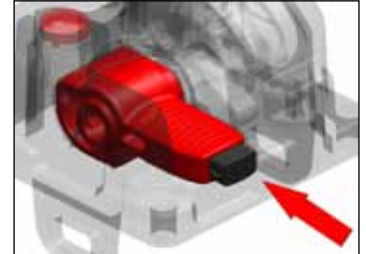

New pneumatic control

N-Force TOP CLASS PTO/VALVE CAB AIR CONTROL **evo**

Hereby we are glad to inform you that it is now available the new air control N-FORCE EVO to operate PTO and tipping valves, which will progressively replace the current N-FORCE model.

The main features are:

- engineering compound casing
- built-in air fittings (inch or metric versions available)

- Third wire available to manage AUX signal.

- Standard PTO lever switch

- New PTO lever with safety lock switch

NEW

1) Push button

2) Rotate lever

LOCK SWITCH: To control the PTO it is necessary to push the black switch and then lift the lever up. This lock prevents from accidental PTO engagement operations.

- Furthermore, in case of special requirements it is also available a push-in 90° elbow adaptor P/N 10001700099.

CODING SYSTEM

100001XYPPK

X = 3 N-FORCE EVO WITH FITTINGS FOR 6mm PIPE
X = 9 N-FORCE EVO WITH FITTINGS FOR 1/4" PIPE

Y = 1 STANDARD PTO LEVER
Y = 5 NEW PTO LEVER C/W LOCK SWITCH

PP = PROGRESSIVE NUMBER ACCORDING TO THE DIFFERENT FUNCTIONS