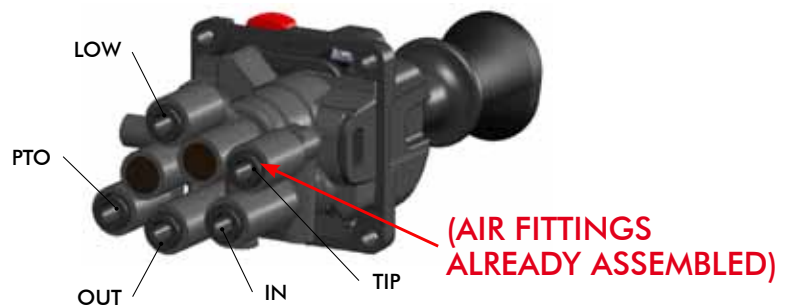

New pneumatic control

N-Force TOP CLASS PTO/VALVE CAB AIR CONTROL **evo**

Hereby we are glad to inform you that it is now available the new air control N-FORCE EVO to operate PTO and tipping valves, which will progressively replace the current N-FORCE model.

The main features are:

- engineering compound casing
- built-in air fittings (inch or metric versions available)

- Third wire available to manage AUX signal.

- Standard PTO lever switch

- New PTO lever with safety lock switch

NEW

1) Push button

2) Rotate lever

LOCK SWITCH: To control the PTO it is necessary to push the black switch and then lift the lever up. This lock prevents from accidental PTO engagement operations.

- Furthermore, in case of special requirements it is also available a push-in 90° elbow adaptor P/N 10001700099.

CODING SYSTEM

100001XYPPK

X = 3 N-FORCE EVO WITH FITTINGS FOR 6mm PIPE
X = 9 N-FORCE EVO WITH FITTINGS FOR 1/4" PIPE

Y = 1 STANDARD PTO LEVER
Y = 5 NEW PTO LEVER C/W LOCK SWITCH

PP = PROGRESSIVE NUMBER ACCORDING TO THE DIFFERENT FUNCTIONS