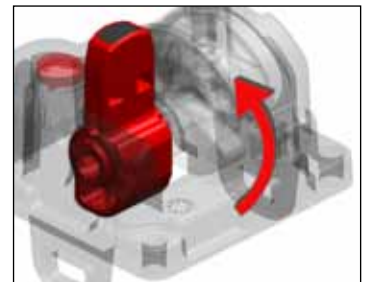

New pneumatic control

N-Force TOP CLASS PTO/VALVE CAB AIR CONTROL **evo**

Hereby we are glad to inform you that it is now available the new air control N-FORCE EVO to operate PTO and tipping valves, which will progressively replace the current N-FORCE model.

The main features are:

- engineering compound casing
- built-in air fittings (inch or metric versions available)

- Third wire available to manage AUX signal.

- Standard PTO lever switch

- New PTO lever with safety lock switch

NEW

1) Push button

2) Rotate lever

LOCK SWITCH: To control the PTO it is necessary to push the black switch and then lift the lever up. This lock prevents from accidental PTO engagement operations.

- Furthermore, in case of special requirements it is also available a push-in 90° elbow adaptor P/N 10001700099.

CODING SYSTEM

100001XYPPK

X = 3 N-FORCE EVO WITH FITTINGS FOR 6mm PIPE
X = 9 N-FORCE EVO WITH FITTINGS FOR 1/4" PIPE

Y = 1 STANDARD PTO LEVER
Y = 5 NEW PTO LEVER C/W LOCK SWITCH

PP = PROGRESSIVE NUMBER ACCORDING TO THE DIFFERENT FUNCTIONS