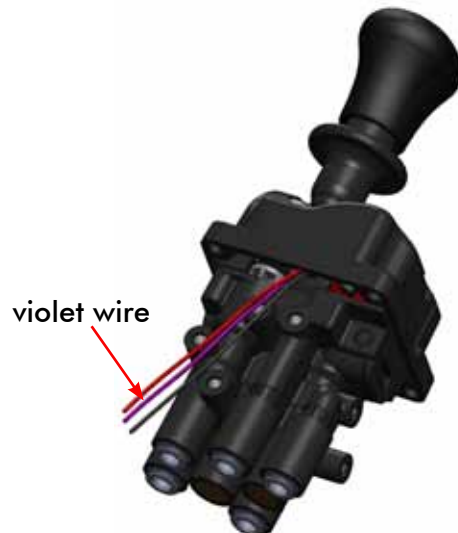

New pneumatic control

N-Force TOP CLASS PTO/VALVE CAB AIR CONTROL **evo**

Hereby we are glad to inform you that it is now available the new air control N-FORCE EVO to operate PTO and tipping valves, which will progressively replace the current N-FORCE model.

The main features are:

- engineering compound casing
- built-in air fittings (inch or metric versions available)

- Third wire available to manage AUX signal.

- Standard PTO lever switch

- New PTO lever with safety lock switch

NEW

1) Push button

2) Rotate lever

LOCK SWITCH: To control the PTO it is necessary to push the black switch and then lift the lever up. This lock prevents from accidental PTO engagement operations.

- Furthermore, in case of special requirements it is also available a push-in 90° elbow adaptor P/N 10001700099.

CODING SYSTEM

100001XYPPK

X = 3 N-FORCE EVO WITH FITTINGS FOR 6mm PIPE
X = 9 N-FORCE EVO WITH FITTINGS FOR 1/4" PIPE

Y = 1 STANDARD PTO LEVER
Y = 5 NEW PTO LEVER C/W LOCK SWITCH

PP = PROGRESSIVE NUMBER ACCORDING TO THE DIFFERENT FUNCTIONS