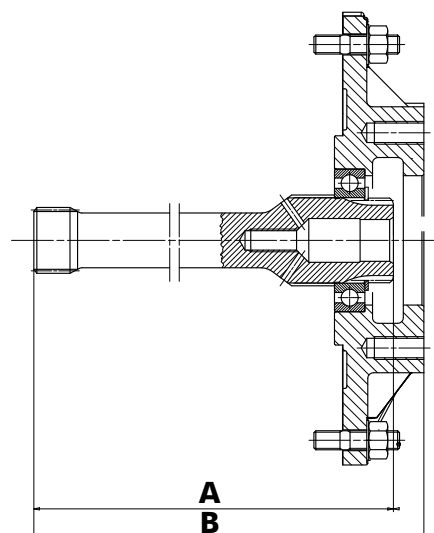

New gearbox MERCEDES G 281-12 POWERSHIFT 3

We have the pleasure to inform you that are now available the new kits of Quill-shaft for the new gearbox MERCEDES G 281-12 POWERSHIFT 3 both with normal and retarder (AQUATARDER) version.

OMFB reference numbers are:

- 093-916-00338: Quill-shaft + lubrication kit for G 281-12
- 093-916-00427: Quill-shaft + lubrication kit for G 281-12 + AQUATARDER

Complete kit	Composed by:		Gearbox type	A	B	Original Mercedes shaft length without PTO
	Quill-shaft	Lubrication kit				
093-916-338	093-016-00033	094-004-00026 (*)	G 281-12 POWERSHIFT 3	266	282	226
093-916-427	093-016-00042		G 281-12 POWERSHIFT 3 + AQUATARDER	294	310	250

* Attention! Lubrication ring is now included into kit 093-916.

The only double output PTO you can fit on the new gearboxes with prop shaft flange having diameter = 200mm it is our code 010-039-02172, for which we have create the following adapters: