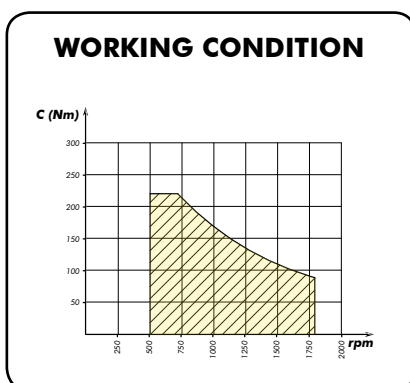

## PTO for ZIL 130 - ZIL 5301 gearbox

We have the pleasure to inform you that the new PTO for ZIL 130 - ZIL 5301 gearbox is now available in the pneumatic versions.

The order code is:

- Pto with pneumatic control: **086-051-08135** (link to webpage)

Gearbox	Version	Pto ratio@1000 eng.rpm	Max torque	Mounting side	Output	Rotation	Mounting kit
ZIL 130	813	625	220	Dx	Post.	Ant.	154-2-3161
ZIL 5301		717					

For any information you may need, please contact export department.